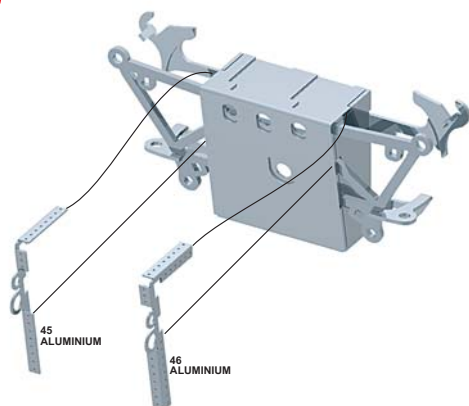

13

14

15

16

17

PARTS N.50
LEAD WIRE $\varnothing$ 0.5mm
LENGHT 6mm