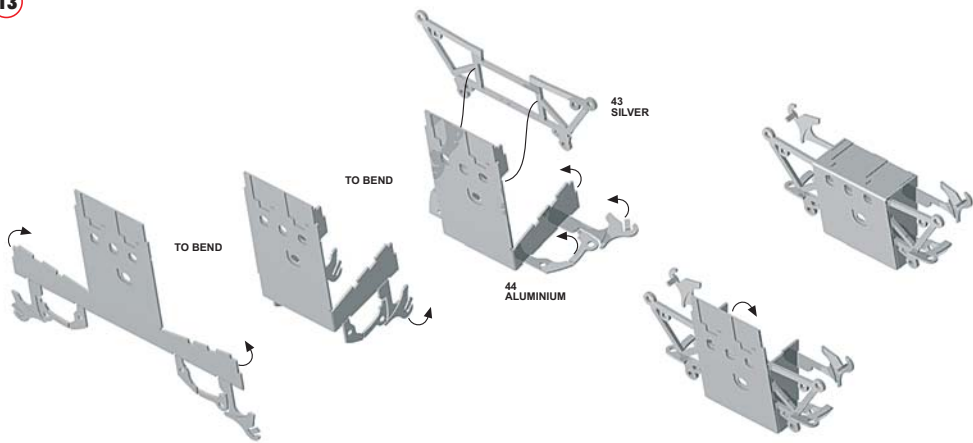

13

14

15

16

17

PARTS N.50
LEAD WIRE $\varnothing$ 0.5mm
LENGHT 6mm