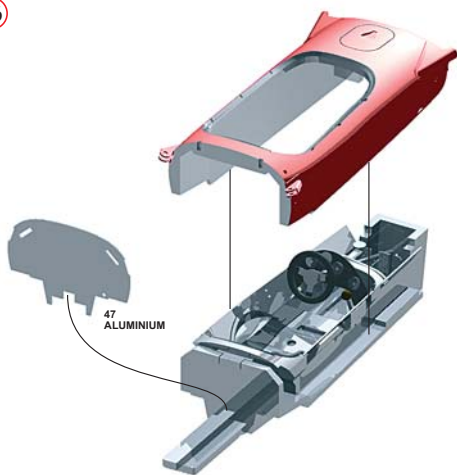

13

14

15

16

17

PARTS N.50
LEAD WIRE $\varnothing$ 0.5mm
LENGHT 6mm