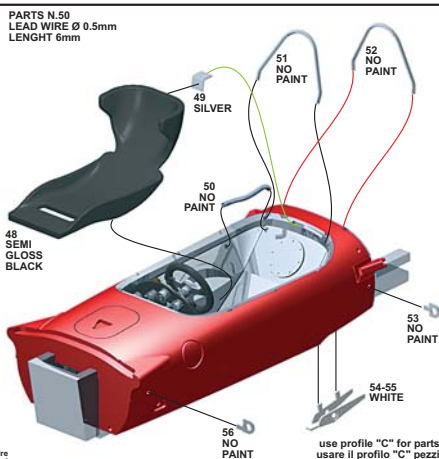

13

14

15

16

17

PARTS N.50
LEAD WIRE $\varnothing$ 0.5mm
LENGHT 6mm